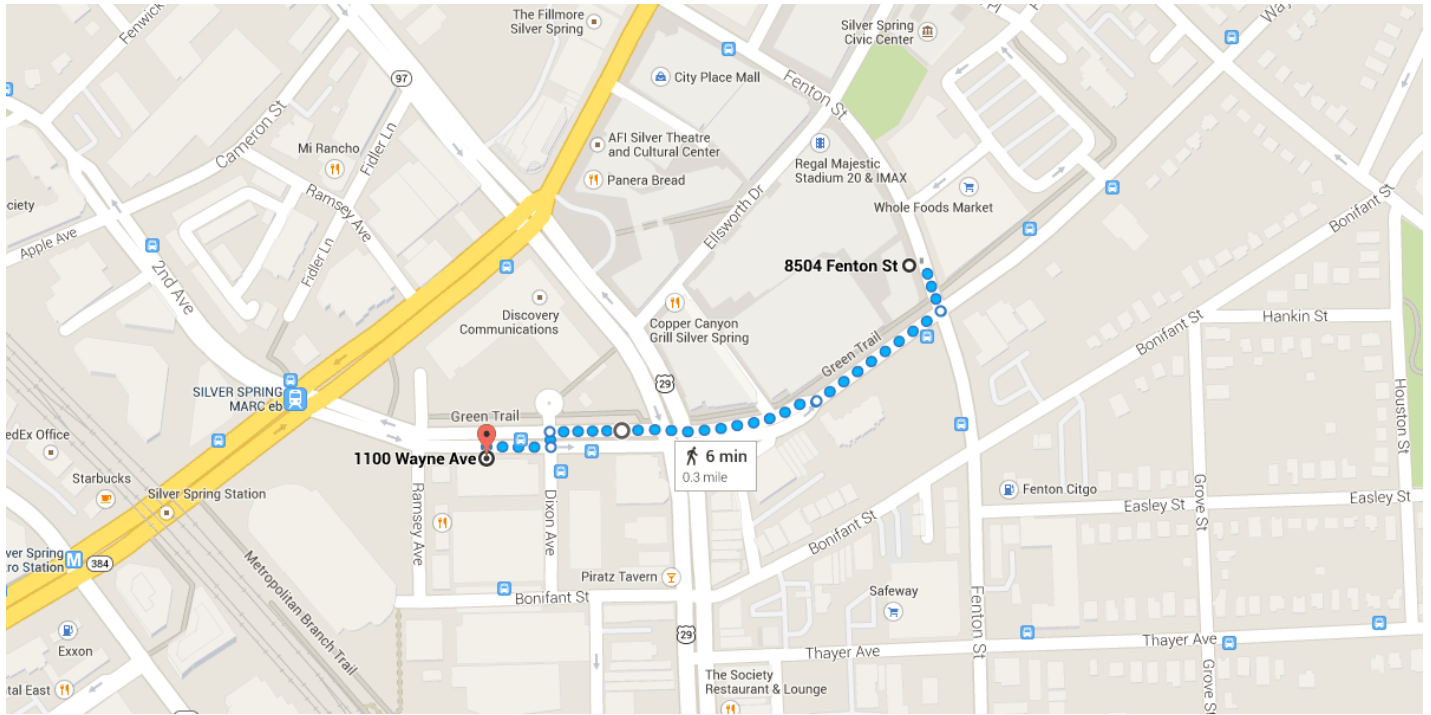

Walk 0.3 mile, 6 min

Directions from 8504 Fenton St to 1100 Wayne Ave

○ 8504 Fenton St

Silver Spring, MD 20910

Use caution - may involve errors or sections not suited for walking

- ↑ 1. Head **south** on **Fenton St** toward **Green Trail** 138 ft
 - ↘ 2. Turn **right** onto **Wayne Ave** 397 ft
 - ↘ 3. Slight **right** to stay on **Wayne Ave** 0.1 mi
 - ↙ 4. Turn **left** onto **Dixon Ave** 39 ft
 - ↘ 5. Turn **right** onto **Wayne Ave** 164 ft
- i Destination will be on the left

○ 1100 Wayne Ave

Silver Spring, MD 20910

These directions are for planning purposes only. You may find that construction projects, traffic, weather, or other events may cause conditions to differ from the map

results, and you should plan your route accordingly. You must obey all signs or notices regarding your route.