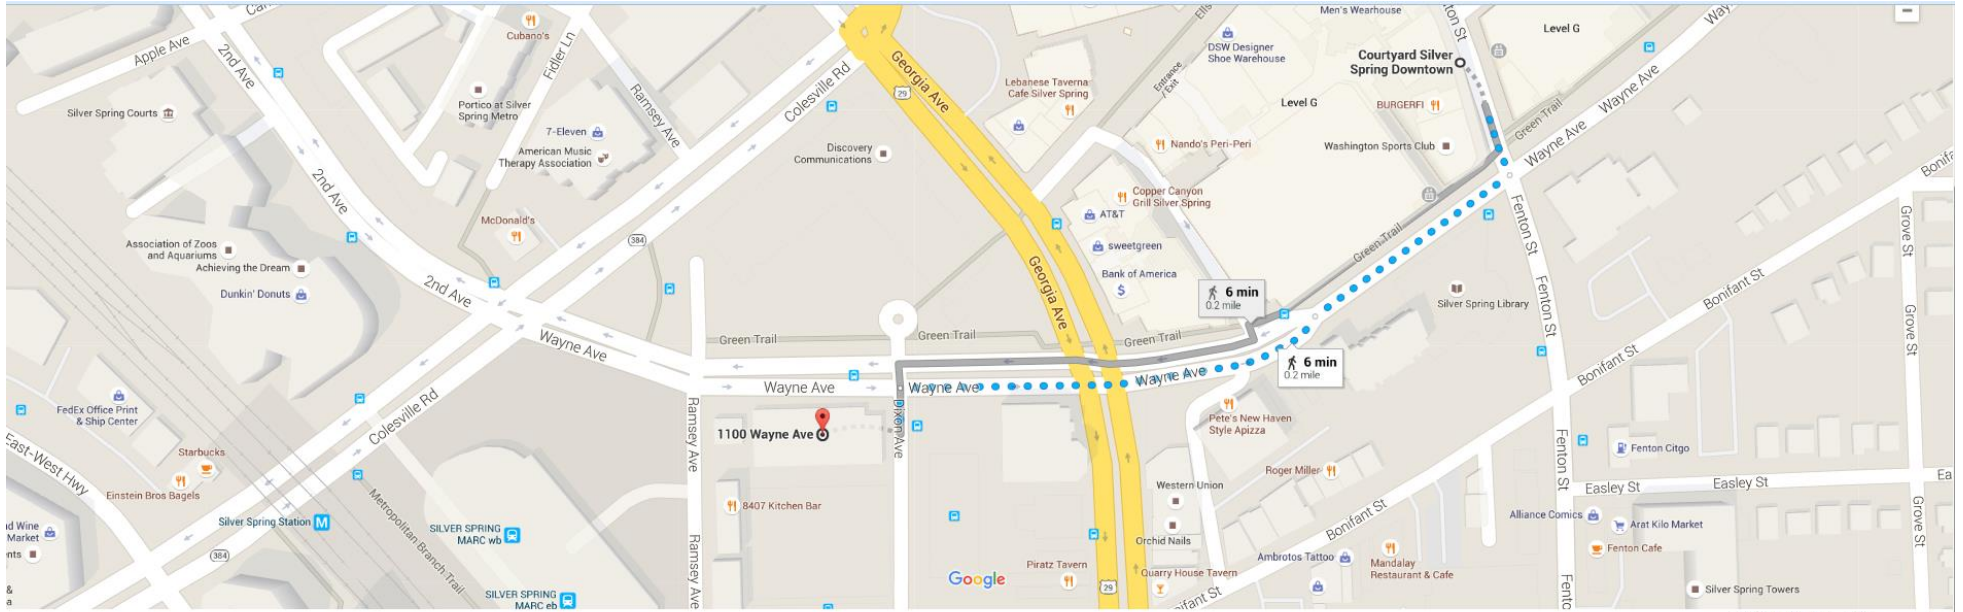

Directions to AUCD from the Courtyard Silver Spring Downtown

Courtyard Silver Spring Downtown

8506 Fenton Street, Silver Spring, MD 20910

Use caution - may involve errors or sections not suited for walking

1. Head south on Fenton St toward Green Trail 121 ft
2. Turn right onto Wayne Ave 397 ft
3. Slight left to stay on Wayne Ave 0.1 mi
4. Turn left onto Dixon Ave 75 ft
Destination will be on the right

1100 Wayne Ave

Silver Spring, MD 20910

Directions to AUCD from the Double Tree and Hampton Inn

← from 1100 Wayne Ave, Silver Spring, MD 20910
to DoubleTree by Hilton Hotel Washington DC - Silver Spring

8 min (0.3 mile)
via Colesville Rd

Use caution - may involve errors or sections not suited for walking

1100 Wayne Ave
Silver Spring, MD 20910

- ↑ Head north on Dixon Ave toward Wayne Ave
115 ft
- ↑ Continue onto Discovery Pl
42 ft
- ↔ Turn right onto Green Trail
30 ft
- ↖ Turn left toward Georgia Ave
269 ft
- ↖ Turn left onto Georgia Ave
381 ft
- ↗ Turn right onto Colesville Rd
Destination will be on the right
0.2 mi